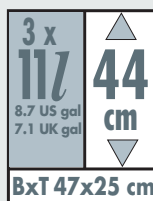

Der Tret-Abfalltrenner mit drei einzeln entnehmbaren Inneneimern.

- Rechteck-Gehäuse aus Edelstahl oder korrosionsfest beschichtetem Stahlblech • Deckel aus Kunststoff, schwarz
- Innenliegende Tretmechanik • Ergonomisch breites Fußpedal, Kunststoff, schwarz • 3 herausnehmbare Inneneimer (3 x 11 l), Kunststoff, grün, braun, gelb

GB

Pedal waste separator

- Rectangular housing made from stainless steel or coated sheet steel • Black plastic lid • Internal pedal mechanism
- Ergonomically wide foot pedal, black plastic • 3 removable inner bins (3 x 11 l): plastic, green/brown/yellow

F

Poubelle à pédale pour tri sélectif

- Corps rectangulaire en acier inoxydable ou en tôle d'acier traitée • Couvercle en plastique, noir • Mécanisme de la pédale à l'intérieur • Pédale large ergonomique, plastique, noir • 3 seaux intérieurs amovibles (3 x 11 l), plastique, vert, marron, jaune

E

Separador de residuos con pedal

- Cuerpo rectangular de acero fino o chapa de acero revestido • Tapa de plástico, negro • Mecánica de pedal interior • Pedal ancho y ergonómico, plástico, negro • 3 cubos interiores extraíbles (3 x 11 l), plástico, verde, marrón, amarillo

I

Pattumiera a pedale per raccolta differenziata

- Corpo rettangolare in acciaio inox o lamiera d'acciaio rivestita • Coperchio in materiale plastico nero • Meccanismo interno del pedale • Ampio pedale ergonomico in materiale plastico nero • 3 secchielli interni estraibili (3 x 11 l) in materiale plastico, verde, marrone, giallo

NL

Pedaal-afvalscheider

- Rechthoekige romp van roestvrij staal of gecoat plaatstaal • Deksel van kunststof, zwart • Intern aangebracht pedaalmechanisme • Ergonomisch breed voetpedaal, kunststof, zwart • 3 uitneembare binnenemmers (3 x 11 l), kunststof, groen, bruin, geel